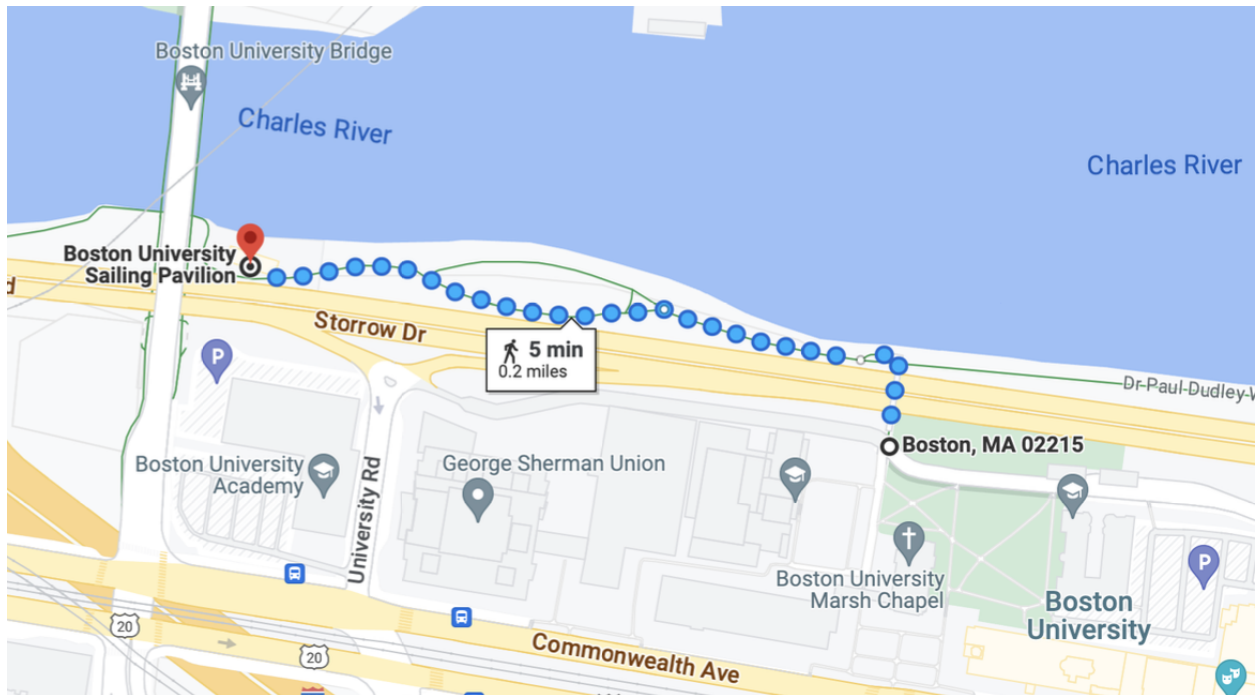

BU Trophy Parking Information and Directions | March 29-30, 2025

Parking

- Metered parking is available along Bay State Rd, Commonwealth Ave and Granby St. On Sundays, metered parking is free.
- There is a “pay-on-exit” parking lot at 240 Bay State Rd. To enter this lot, take Bay State Rd to the end and you’ll see the lot on your left. You will take a ticket upon entrance and pay using a credit card at the ticketing kiosk when you exit.

Directions

See map below for information on how to access the boathouse by foot.

Note: DO NOT drop off students on Storrow Drive. It is incredibly unsafe to cross on foot and there is nowhere to safely pull off. Please use the footbridge indicated on the map below.