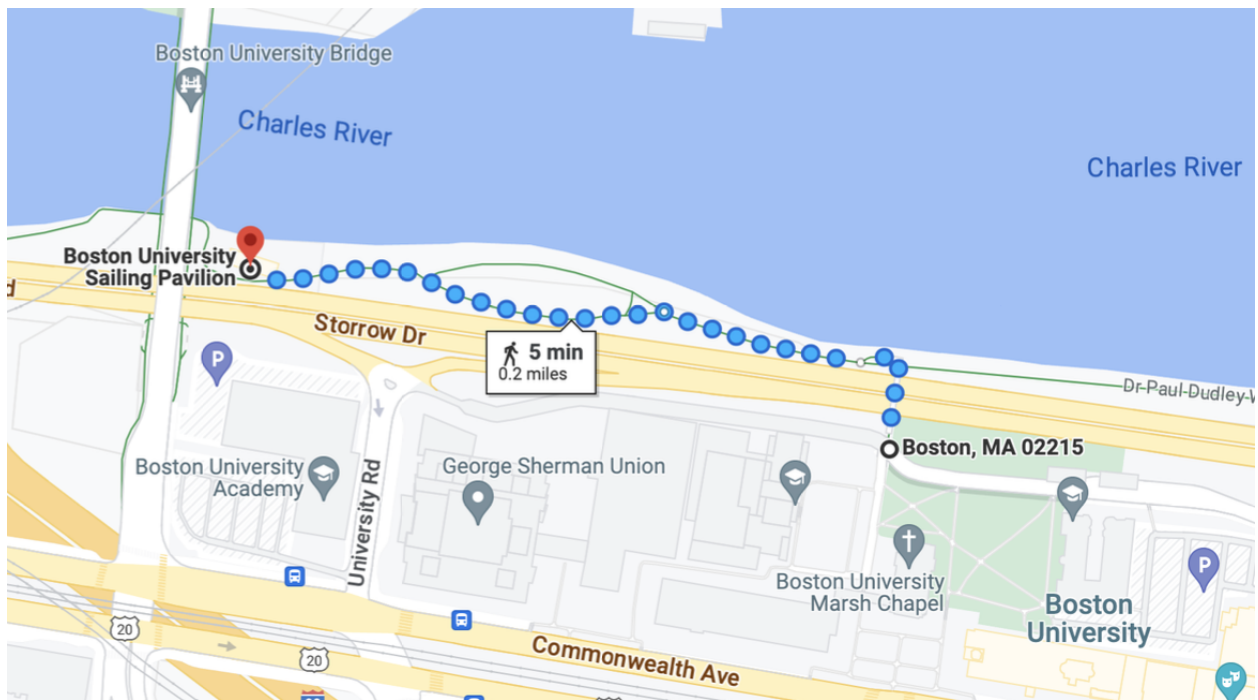

## BUTR Parking Information and Directions | March 22, 2025

### Parking

- Metered parking is available along Bay State Rd, Commonwealth Ave and Granby St.
- There is a “pay-on-exit” parking lot at 240 Bay State Rd. To enter this lot, take Bay State Rd to the end and you’ll see the lot on your left. You will take a ticket upon entrance and pay using a credit card at the ticketing kiosk when you exit.

### Directions

See map below for information on how to access the boathouse by foot.

Note: DO NOT drop off students on Storrow Drive. It is incredibly unsafe to cross on foot and there is nowhere to safely pull off. Please use the footbridge indicated on the map below.