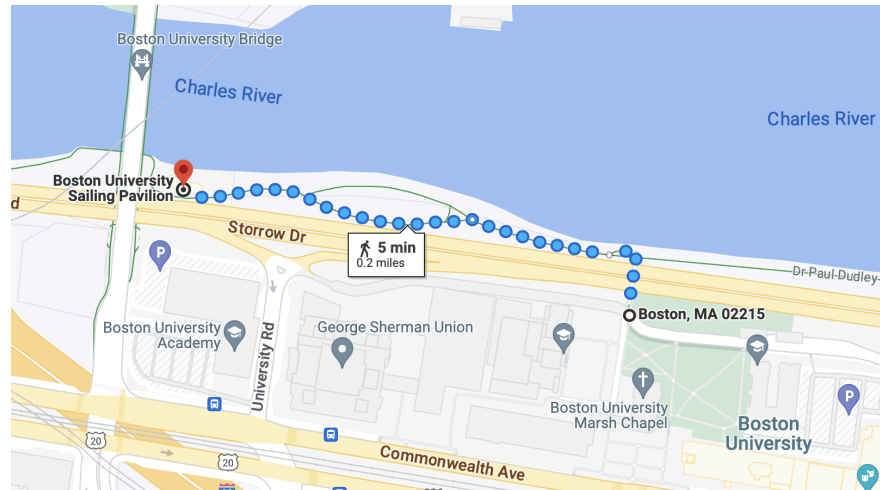

BU Venue Information

- See map below for information on how to access the boathouse by foot.
 - Note: DO NOT drop off students on Storrow Drive. It is incredibly unsafe to cross on foot and there is nowhere to safely pull off. Please use the footbridge indicated on the map below.

- Parking
 - Metered parking is available along Bay State Rd, Commonwealth Ave and Granby St. On Sunday metered parking is free.
 - There is a “pay-on-exit” parking lot at 240 Bay State Rd. To enter this lot, take Bay State Rd to the end and you’ll see the lot on your left. You will take a ticket upon entrance and pay using a credit card at the ticketing kiosk when you exit.