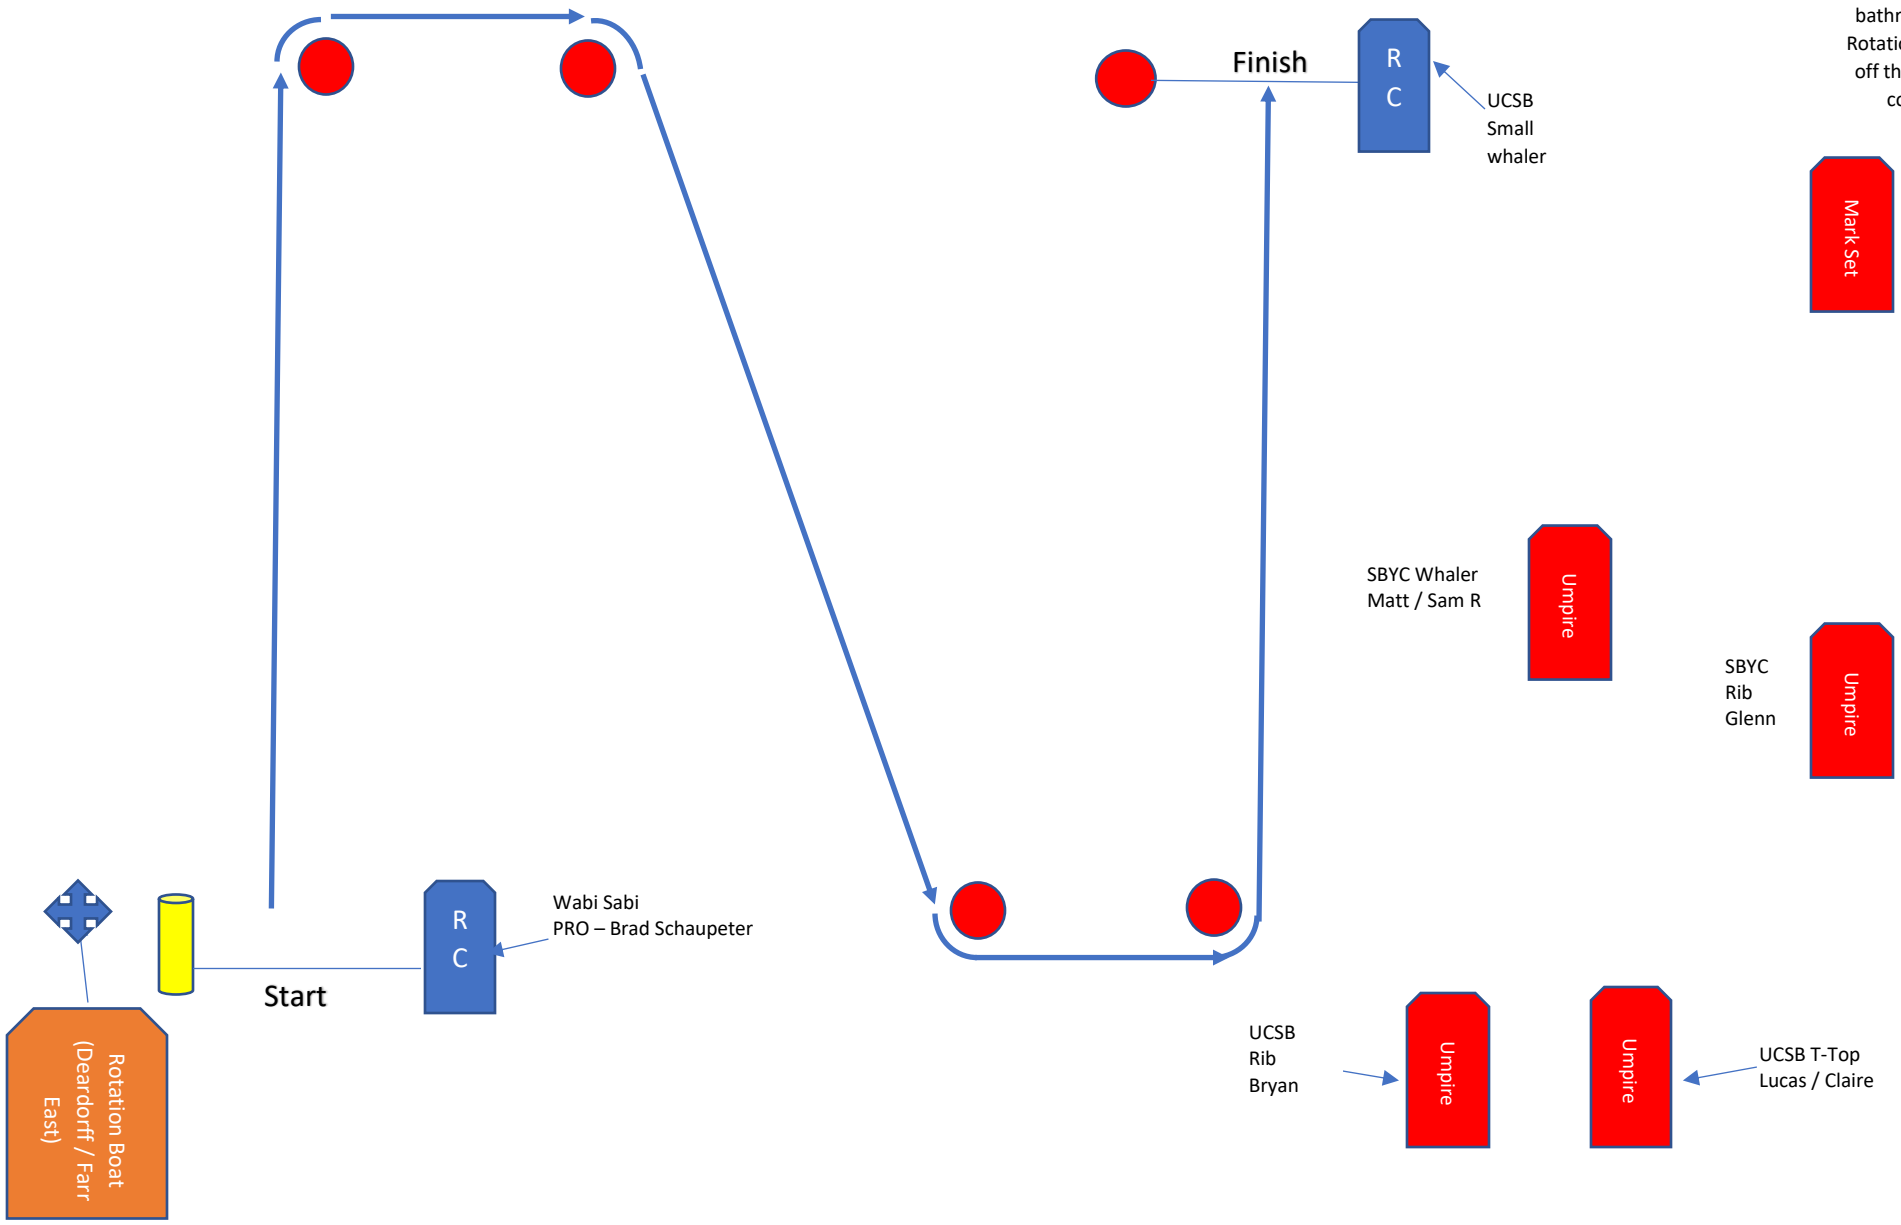

Team Racing Digital N Course

*Sailors will be on the water all day. Coach boat will have a bathroom aboard. Rotation boat is tied off the back of the coach boat

Rotation Boat
(Dearloff / Farr
East)

Start

R
C

Wabi Sabi
PRO – Brad Schaupeter

Finish

R
C

UCSB
Small
whaler

Mark Set

SBYC Whaler
Matt / Sam R

Umpire

SBYC
Rib
Glenn

Umpire

UCSB
Rib
Bryan

Umpire

Umpire

UCSB T-Top
Lucas / Claire