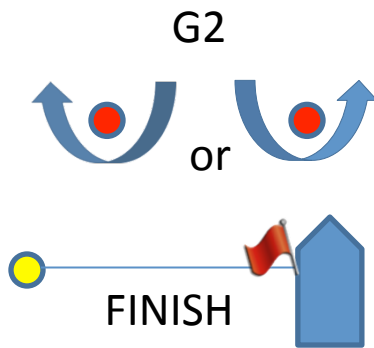

Gill College Sailing Coed National Championship Windward / Leeward Courses

W3: START – W – O – G – FINISH(W)

W4: START – W – O – G – W – O – FINISH

W5: START – W – O – G – W – O – G – FINISH(W)

Gill College Sailing Coed National Championship Trapezoid Courses

OTU: START – W – O – G2 – O – G2 – FINISH(W)

OT: START – W – O – G2 – O – FINISH

ITU: START – W – G1 – W – O – G2 – FINISH(W)

IT: START – W – G1 – W – O – FINISH