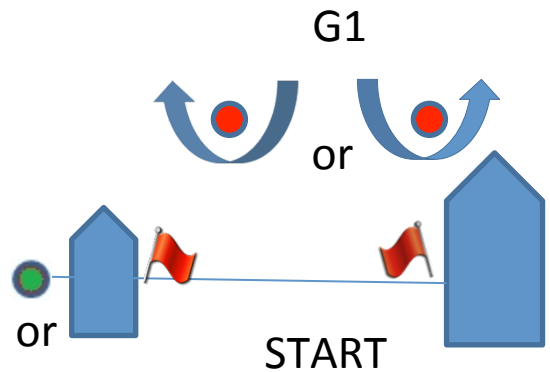

Gill College Sailing Coed National Championship Windward / Leeward Courses

W3: START – W – O – G – FINISH(W)

W4: START – W – O – G – W – O – FINISH

W5: START – W – O – G – W – O – G – FINISH(W)

Gill College Sailing Coed National Championship Trapezoid Courses

OTU: START – W – O – G2 – O – G2 – FINISH(W)

OT: START – W – O – G2 – O – FINISH

ITU: START – W – G1 – W – O – G2 – FINISH(W)

IT: START – W – G1 – W – O – FINISH